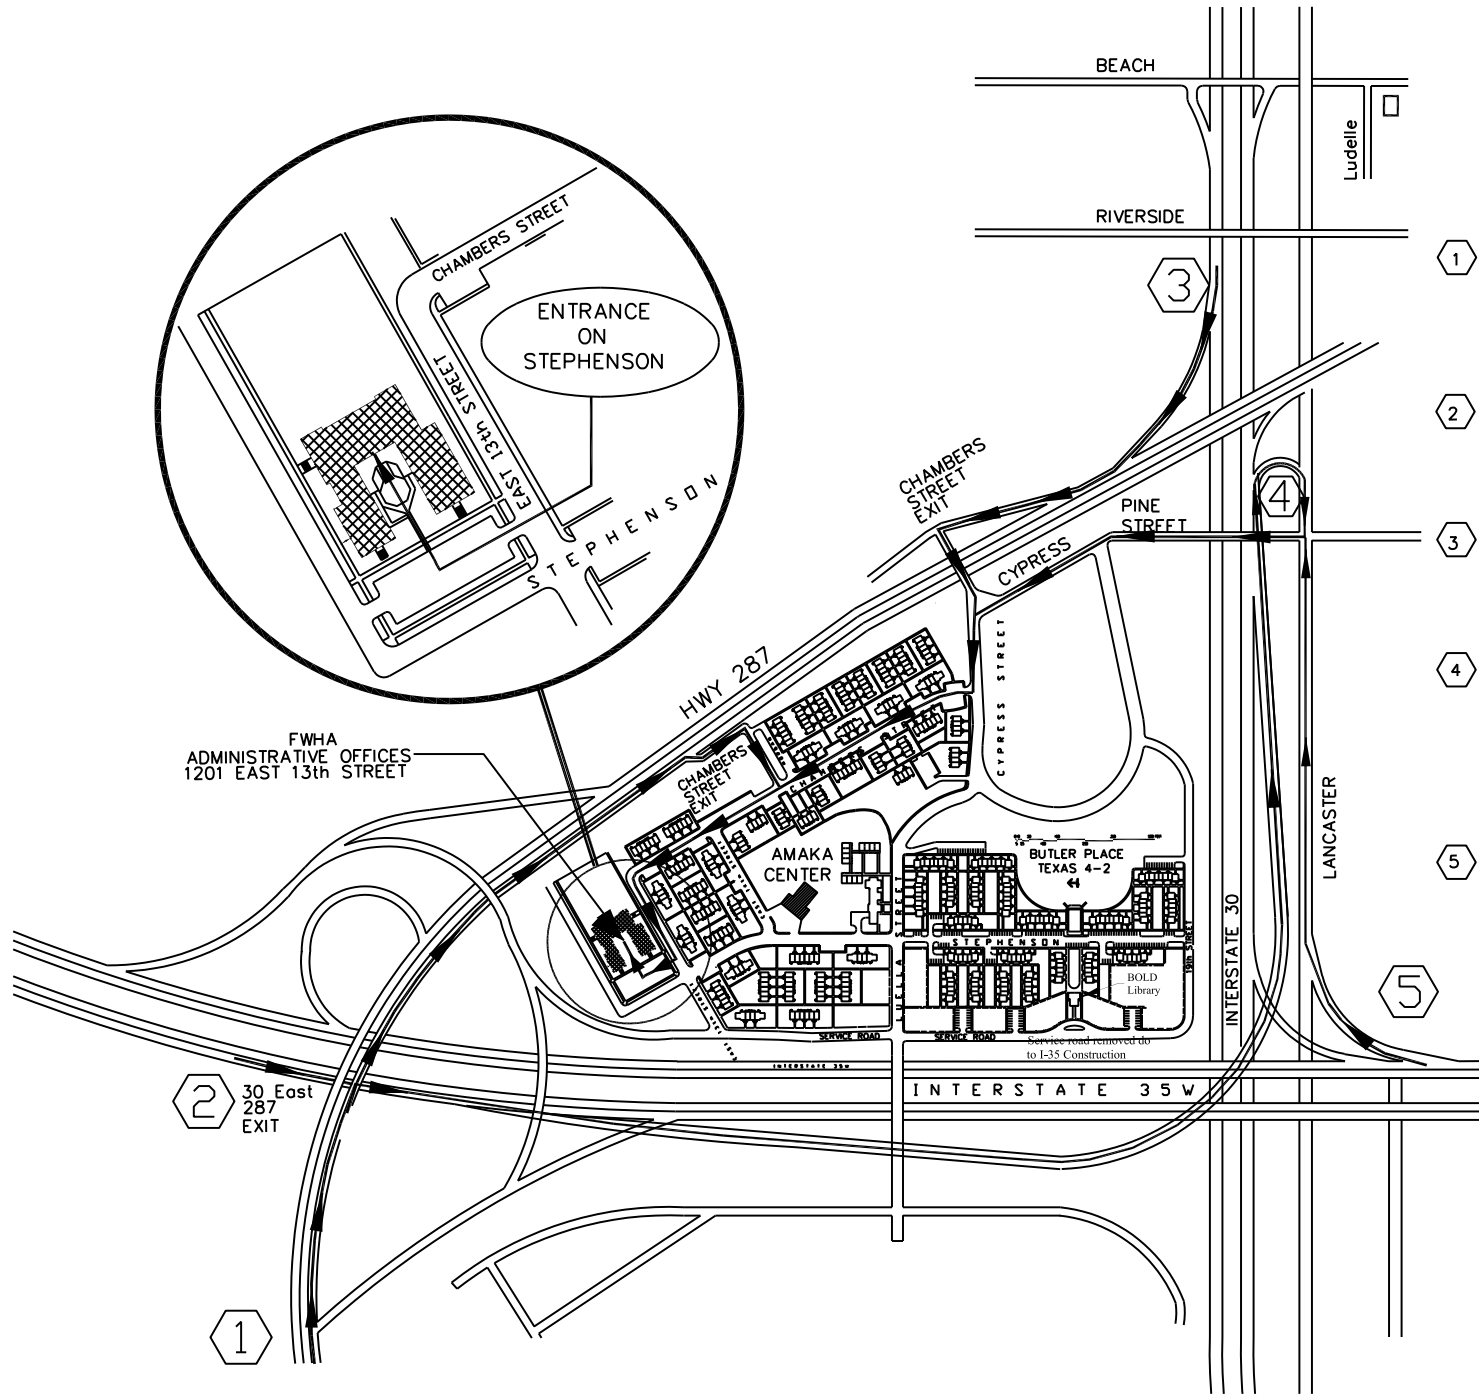

FWHA  
ADMINISTRATIVE OFFICES  
1201 EAST 13th STREET

- 1 From Downtown, take 5th St. (5th & 7th Sts. merge) to 287, south on 287 to Chambers St. exit, north on Chambers to 13th Street, west on 13th Street to parking lot.
- 2 From I-35 North, take 30 East/287 South & exit Lancaster, West on Lancaster to Pine. North on Pine to Chambers Street to 13 th, west on 13th Street to parking lot.
- 3 From I-30 East. exit 287 North, take Chambers Street Exit, north on Chambers Street to 13th Street, west on 13th Street to parking lot.
- 4 From I-30 West, take the 287 South/Lancaster and exit Lancaster, West on Lancaster to Pine. North on Pine to Chambers Street to 13 th, west on 13th Street to parking lot.
- 5 From I-35 South, exit East Lancaster, East on Lancaster to Pine, north on Pine to Chambers Street, north on Chambers Street to 13th Street, west on 13th Street to parking lot.

2 30 East  
287  
EXIT

1

I 35